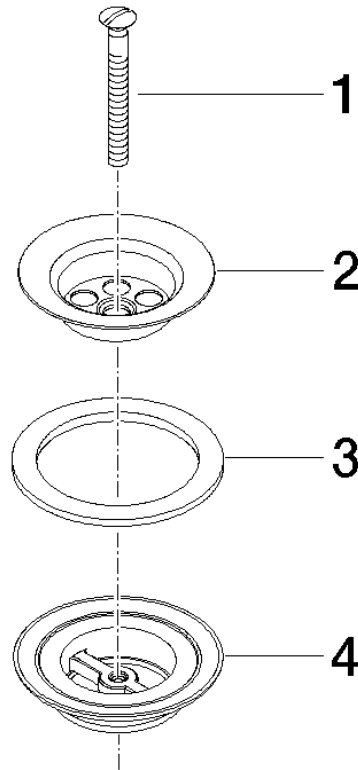

Grated waste 1 1/4" - Brushed Durabronz (23kt Gold)

IMO

10 100 970

Fits: IMO, LULU, MADISON, MEM, TARA,
CL.1, LISSÉ, VAIA, META, CYO

	Brushed Durabronz (23kt Gold)	10 100 970-28
	Chrome	10 100 970-00
	Brushed Platinum	10 100 970-06
	Platinum	10 100 970-08
	Durabronz (23kt Gold)	10 100 970-09
	Dark Chrome	10 100 970-19
	Light Gold	10 100 970-26
	Brushed Light Gold	10 100 970-27
	Brushed Bronze	10 100 970-42
	Brushed Champagne (22kt Gold)	10 100 970-46
	Champagne (22kt Gold)	10 100 970-47
	Brushed Chrome	10 100 970-93
	Brushed Dark Platinum	10 100 970-99

Grated waste 1 1/4" - Brushed Durabronz (23kt Gold)

IMO

10 100 970

10 100 970

10 100 970

Parts for other finishes can be found here: [Chrome](#)

Spare parts list

No.	Item Number	Name	Quantity used	Delivery time
1	09 30 30 115-28	screw	1	20
2	09 11 01 005-28	strainer	1	20
3	09 14 03 005 90	seal	1	60
4	09 11 01 007-07	pop-up waste	1	60